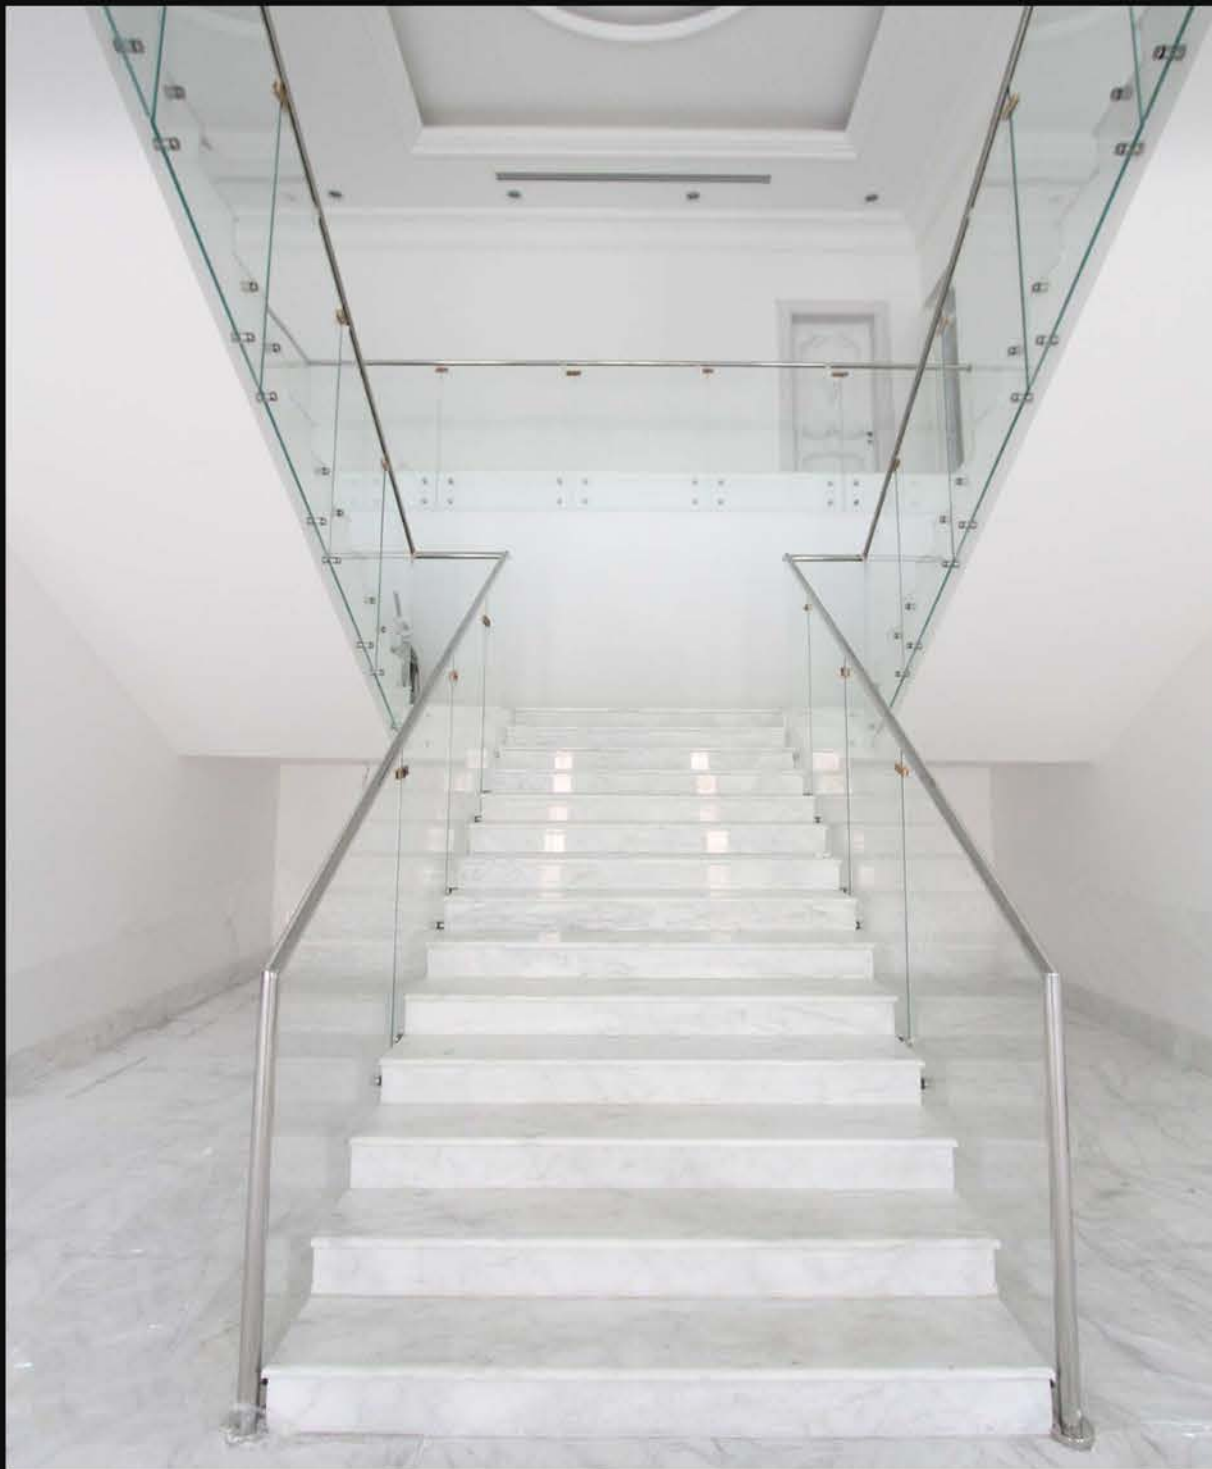

A glass balustrade is a type of safety barrier made from glass panels, often used in places like staircases, balconies, and decks. It offers a modern aesthetic while providing safety without obstructing views. Glass balustrades can be frameless for a sleek look or come with metal or wooden posts for added support. They're popular for both residential and commercial spaces due to their durability and ability to enhance natural light. They provide a sleek, modern look that enhances the overall design of a space without obstructing views. Glass allows natural light to flow through, making spaces feel more open and airy. Made from toughened or laminated glass, they provide strong protection while maintaining visibility, ideal for staircases, balconies, and other elevated areas.

They can be customized to fit various designs and styles, including frameless or framed options. They can be customized to fit various designs and styles, including frameless or framed options. Glass allows natural light to permeate through the staircase, brightening the area and creating a more open atmosphere.

Glass stairs can be designed in various styles, from fully transparent to frosted or colored options, allowing for personalization to match any décor. Glass balustrades provide a secure barrier while allowing visibility. They are typically made from toughened or laminated glass for added strength.

A glass staircase can be a stunning architectural feature, often used to create a sense of openness and light in a space. It typically consists of glass treads supported by a frame, and it can give the illusion of floating, making it a popular choice in modern and contemporary design.